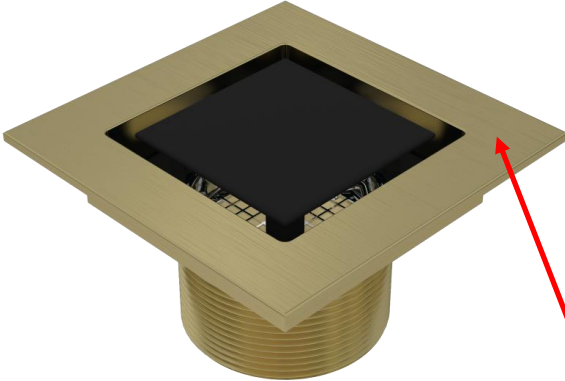

Matte Black
33

White
44

Polished Nickel
55

Venetian Bronze
66

Luxe Bronze
77

Brushed Gold
88

Trim Part # Configurator

BCS. **202**. **88**.
TRIM SUFFIX (3 CHAR.) TRIM BODY FINISH SUFFIX (2 CHAR.) TRIM INSERT FINISH SUFFIX (2 CHAR.)

2

Trim Body

CUSTOM SPLIT FINISH Configurator: Step 3

3 Choose Trim **Insert Finish**:

Trim* Part # Configurator

BCS.202.88.33
TRIM SUFFIX (3 CHAR.) TRIM BODY FINISH SUFFIX (2 CHAR.) TRIM INSERT FINISH SUFFIX (2 CHAR.)