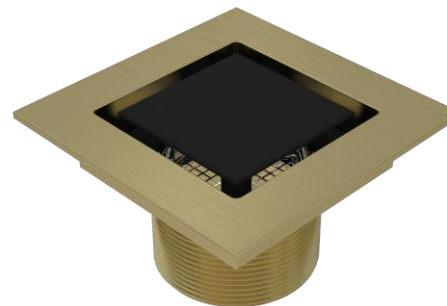

SERENITY™

The complete Shower Drain System

CUSTOM SPLIT FINISH Options

Can't decide on a finish? Try two! Serenity offers custom split finish options that complement your unique shower space. Choose the finish for your trim body first, then accentuate it by using any combination of the finishes below as your insert:

Some examples include:

BCS.100.33.22

BCS.102.44.77

BCS.250.88.33

BCS.252.66.55

CUSTOM SPLIT FINISH Configurator: Step 1

1 Choose Trim **Style**:

Preformed

Flat Top
BCS.100.XX

Grated Top
BCS.150.XX

Tiled

Flat Top
BCS.102.XX

Grated Top
BCS.152.XX

Flat Top
BCS.202.XX

Grated Top
BCS.252.XX

Trim Part # Configurator

BCS. 2 0 2 . .

TRIM SUFFIX (3 CHAR.) TRIM BODY FINISH SUFFIX (2 CHAR.) TRIM INSERT FINISH SUFFIX (2 CHAR.)

1

CUSTOM SPLIT FINISH Configurator: Step 2

2 Choose Trim **Body Finish**:

Chrome
11

Brushed Nickel
22