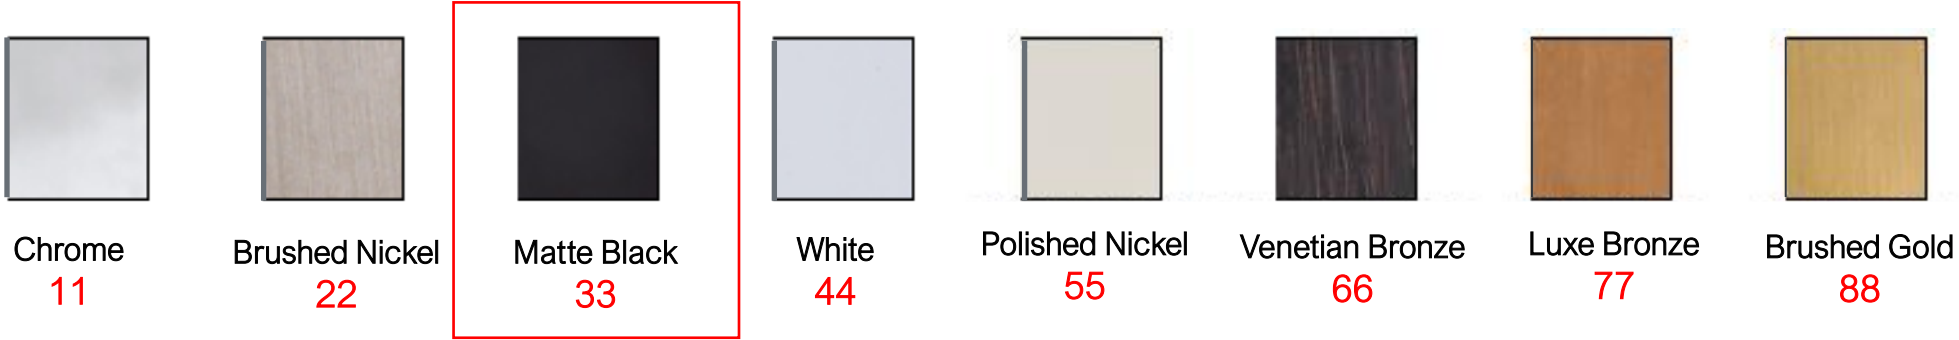

Matte Black
33

White
44

Polished Nickel
55

Venetian Bronze
66

Luxe Bronze
77

Brushed Gold
88

Trim Part # Configurator

BCS. **202**. **88**.
TRIM SUFFIX (3 CHAR.) TRIM BODY FINISH SUFFIX (2 CHAR.) TRIM INSERT FINISH SUFFIX (2 CHAR.)

2

Trim Body

CUSTOM SPLIT FINISH Configurator: Step 3

3 Choose Trim **Insert Finish**:

Trim* Part # Configurator

BCS.202.88.33
TRIM SUFFIX (3 CHAR.) TRIM BODY FINISH SUFFIX (2 CHAR.) TRIM INSERT FINISH SUFFIX (2 CHAR.)