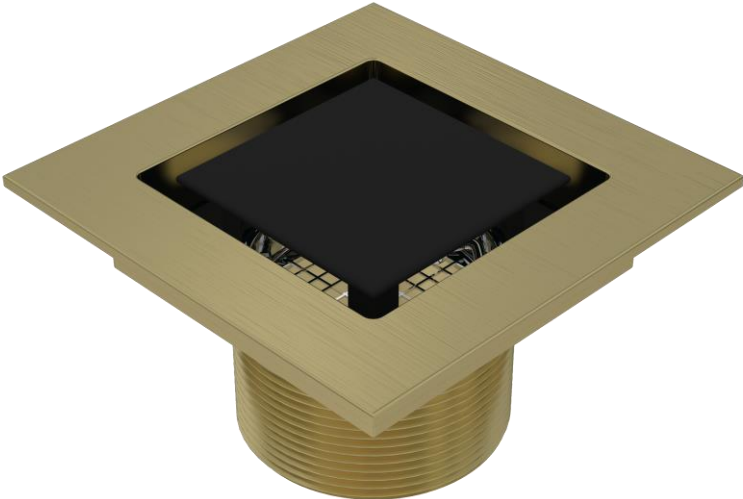

Voila! Your very own custom finished, Serenity drain.

Trim* Part # Configurator

BCS.

2	0	2

.

8	8

.

3	3

TRIM SUFFIX (3 CHAR.)   TRIM BODY FINISH SUFFIX (2 CHAR.)   TRIM INSERT FINISH SUFFIX (2 CHAR.)