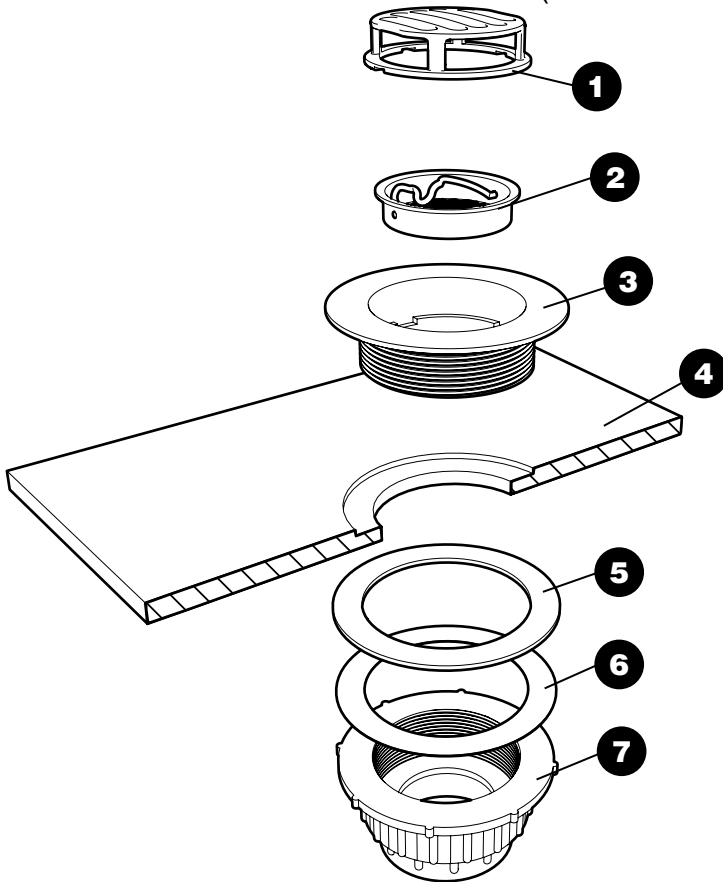

Substrat

12. Underbody

(sold separately) /

Sous Corps (non

inclus)

Shower Drain For Molded (Preformed) Base (Trim Models 100 & 150 only)

- 1. Trim Insert / *Couvercle*
- 2. Haircatcher /
Receveur de Cheveux
- 3. Trim Body / *Dessus*
- 4. Shower Base
/ *Base de douche*