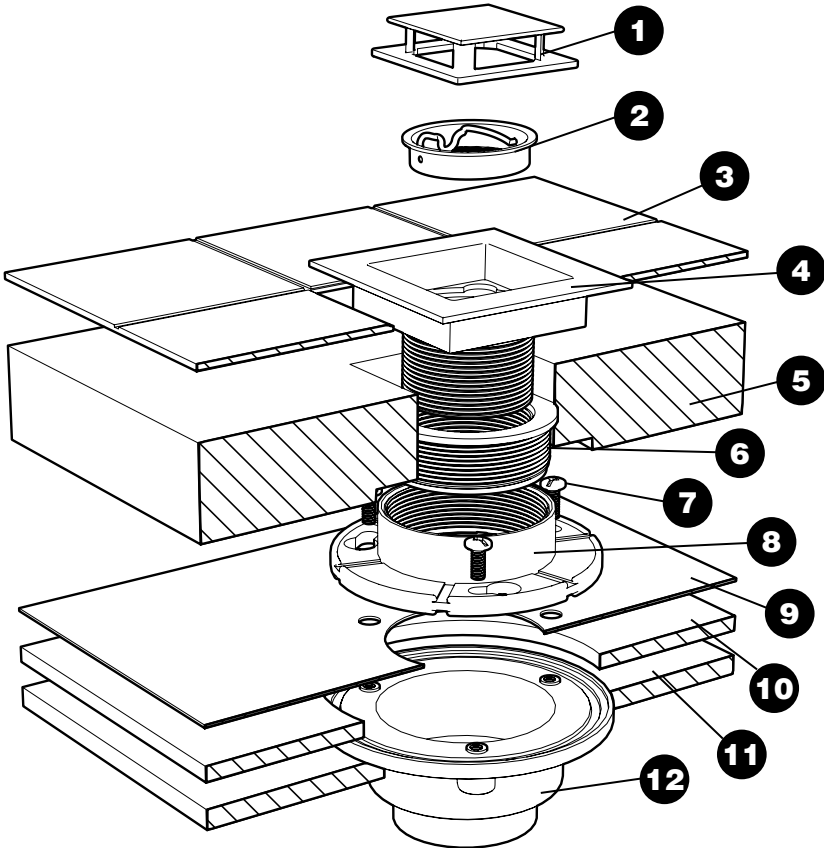

SERENITY™

Shower Drain For Tile Base

(Trim Models 102, 152, 202, 252)

1. Trim Insert

/ *Couvercle*

2. Haircatcher

/ *Receveur de Cheveux*

3. Floor Surface

/ *Surface de plancher*

4. Trim Body

/ *Dessus (non inclus)*

5. Mortar Bed

/ *Plancher en béton*

6. 3"x2" Threaded

Adaptor

/ *Adapteur 3"*

Substrat

12. Underbody

(sold separately) /

Sous Corps (non

inclus)

Shower Drain For Molded (Preformed) Base (Trim Models 100 & 150 only)

- 1. Trim Insert / *Couvercle*
- 2. Haircatcher /
Receveur de Cheveux
- 3. Trim Body / *Dessus*
- 4. Shower Base
/ *Base de douche*